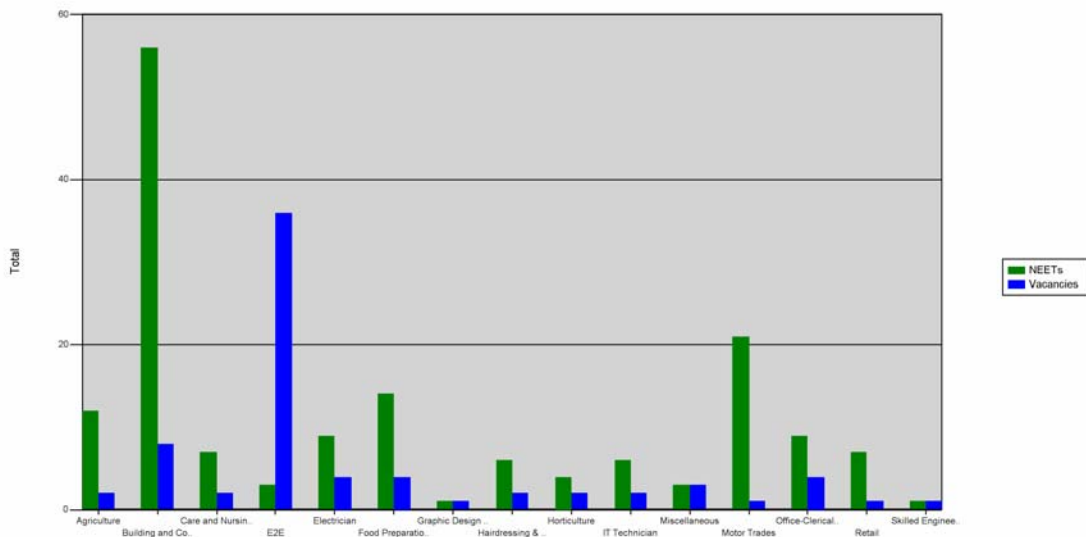

What sorts of opportunities are available?

The chart below shows the number of young people looking for work (NEETs), and the vacancies available in Cornwall through the Connexions service in January 2010.

Comparative analysis of occupational preference of young people (NEETs) aged 16-18 compared with actual vacancies for January 2010 (Cornwall)

Source of information:

Office for National Statistics (ONS) Annual Population Survey (2009).

This information was correct at the time of print. Careers South West Ltd is committed to improving its products and services. If you have any comments or suggestions please contact us.