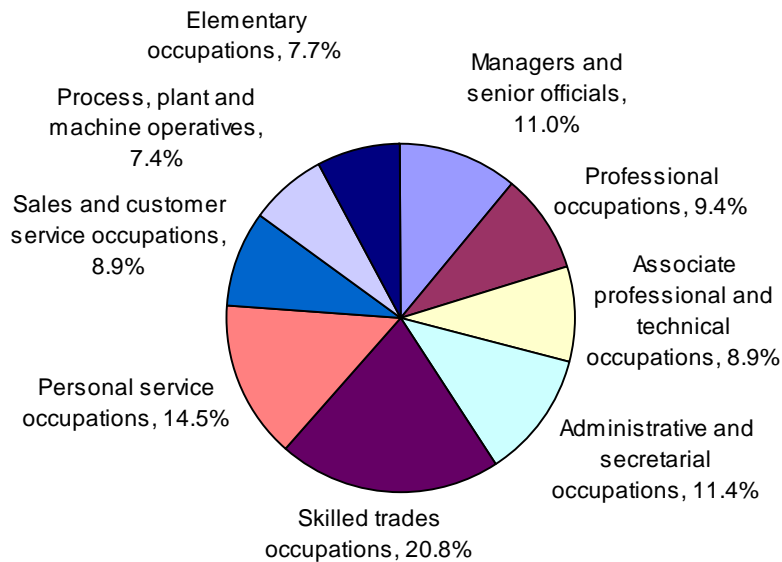

What sort of jobs do people do?

What wages are paid?

	Great Britain	South west	Caradon
Men – gross weekly pay	£534.40	£510.00	£481.90
Women – gross weekly pay	£426.60	£386.50	£378.60
Men and women – gross weekly pay	£491.00	£460.10	£422.50

Annual Survey of Hours and Earnings (ASHE) – gross weekly wage for full time work

This information was correct at the time of print. Careers South West Ltd is committed to improving its products and services. If you have any comments or suggestions please contact us.