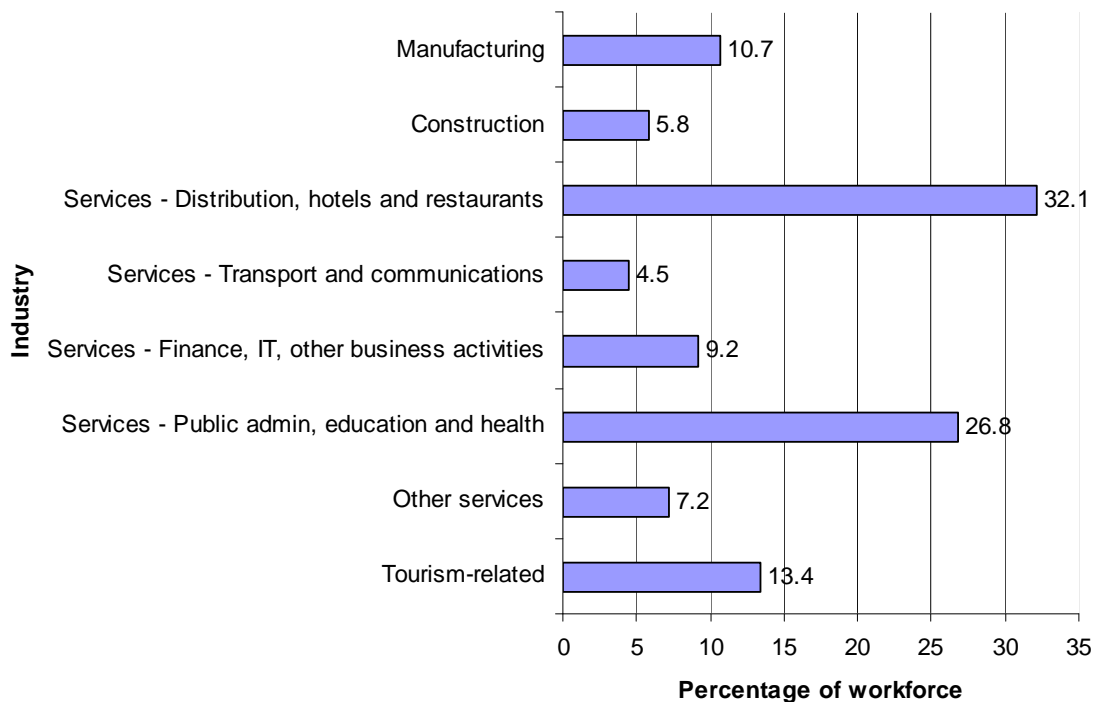

Labour market information for Caradon

How many people live and work in Caradon?

The ONS Annual Population Survey (2009) recorded 84,000 people living in Caradon, mostly in the main towns of Liskeard and Saltash. 40,000 people were in employment.

What industries do people work in?

The largest sector of employment in Caradon is distribution, hotels and restaurants, which employs 32.1% of the working population. The smallest sector is transport and communications at 4.5%.