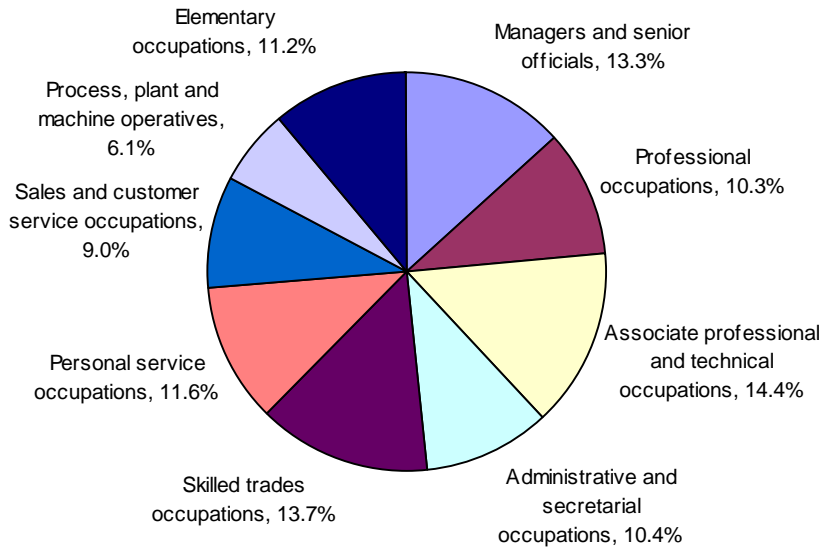

What sort of jobs do people do?

What wages are paid?

	Great Britain	South west	Torbay
Men – gross weekly pay	£534.40	£510.00	£421.80
Women – gross weekly pay	£426.60	£386.50	£348.00
Men and women – gross weekly pay	£491.00	£460.10	£372.10

Annual Survey of Hours and Earnings (ASHE) – gross weekly wage for full time work

This information was correct at the time of print. Careers South West Ltd is committed to improving its products and services. If you have any comments or suggestions please contact us.