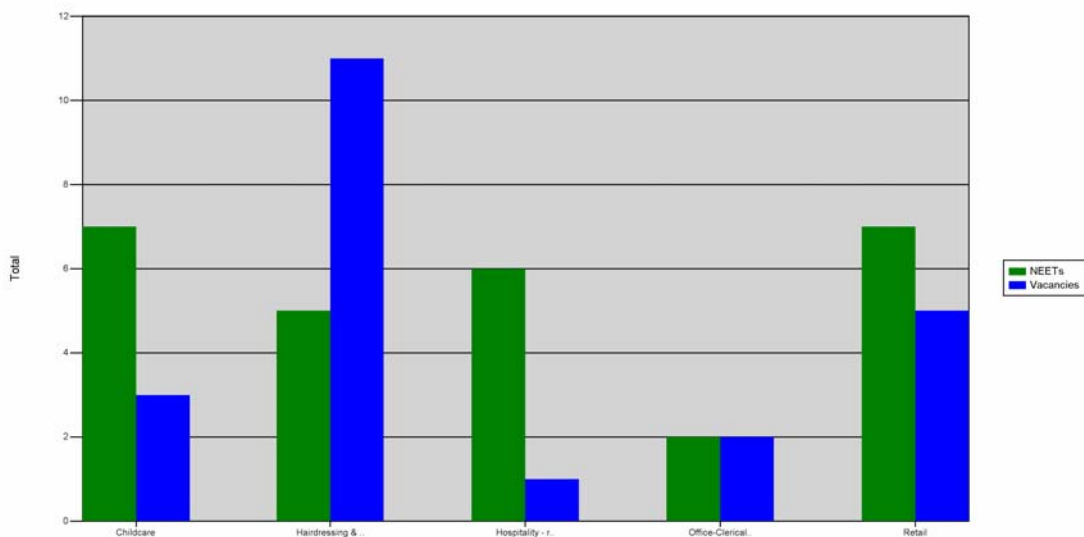

What sorts of opportunities are available?

The chart below shows the number of young people looking for work (NEETs), and the vacancies available in Torbay through the Connexions service in January 2010.

Comparative analysis of occupational preference of young people (NEETs) aged 16-18 compared with actual vacancies for January 2010 (Torbay)

Source of information:

Office for National Statistics (ONS) Annual Population Survey (2009).

This information was correct at the time of print. Careers South West Ltd is committed to improving its products and services. If you have any comments or suggestions please contact us.