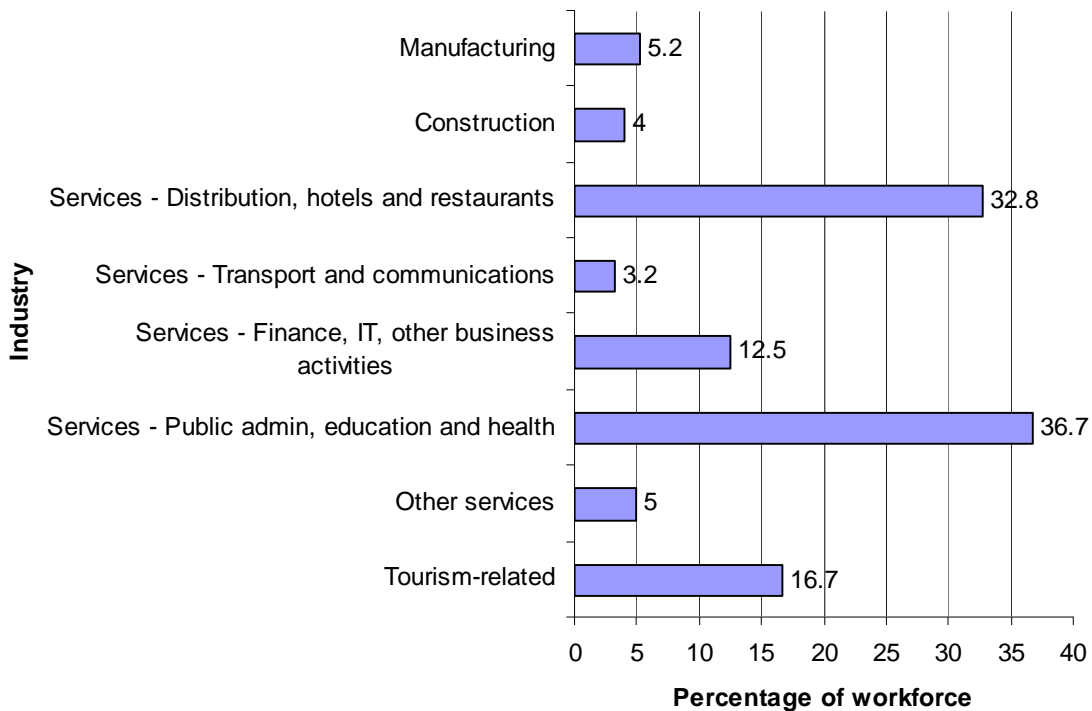

Labour market information for Torbay

How many people live and work in Torbay?

The ONS Annual Population Survey (2009) recorded 134,000 people living in Torbay. 57,800 people were in employment.

What industries do people work in?

The largest sector of employment in Torbay is public admin, education and health, which employs 36.7% of the working population. The smallest sector is transport and communications at 3.2%.

This information was correct at the time of print. Careers South West Ltd is committed to improving its products and services. If you have any comments or suggestions please contact us.

Annual Survey of Hours and Earnings (ASHE) – gross weekly wage for full time work

This information was correct at the time of print. Careers South West Ltd is committed to improving its products and services. If you have any comments or suggestions please contact us.